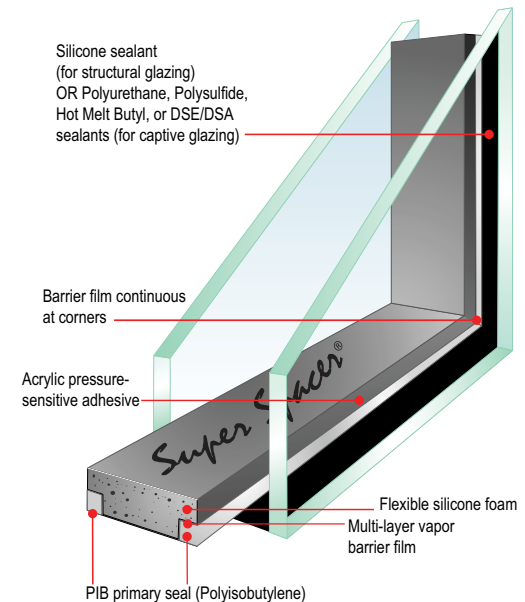

Super Spacer® TriSeal™

The Sustainable IG Spacer Choice for High Performance Commercial Glazing

Insulating glass edged with Super Spacer satisfies the toughest Warm Edge demands:

- Optimized energy savings - lowest total U-Value
- Highest condensation resistance
- Cleanest, most consistent sightline
- Unmatched production efficiency for maximum ROI & quality
- Dramatically reduces seal failure & stress crack callbacks
- Noise Reduction by up to 2 Db

Specify Super Spacer For Your Next Design